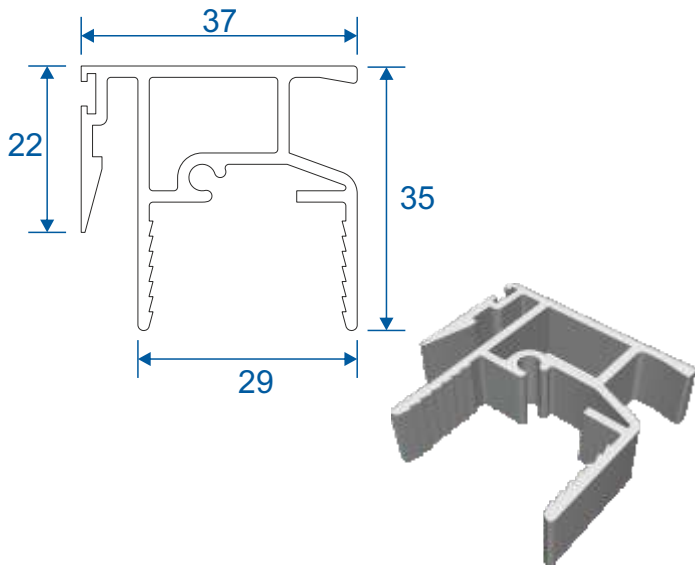

Outer Frame

HD100 - Outer Frame (Bottom Track)

HD97 - Outer Frame (Sides)

HD98 - Outer Frame (Top)

HD99 - Outer Frame (Top Frame Adapter)

Panel Parts

HD46 - Panel Top & Bottom Rail

HD47 - Panel Jamb Rails

HD45 - Panel Interlock

HD101 - Panel Reverse Interlock

HD102 - Odd Leg Extension

Top, Bottom & Midrail

Sections

Sides

Sections

Prime Window Side