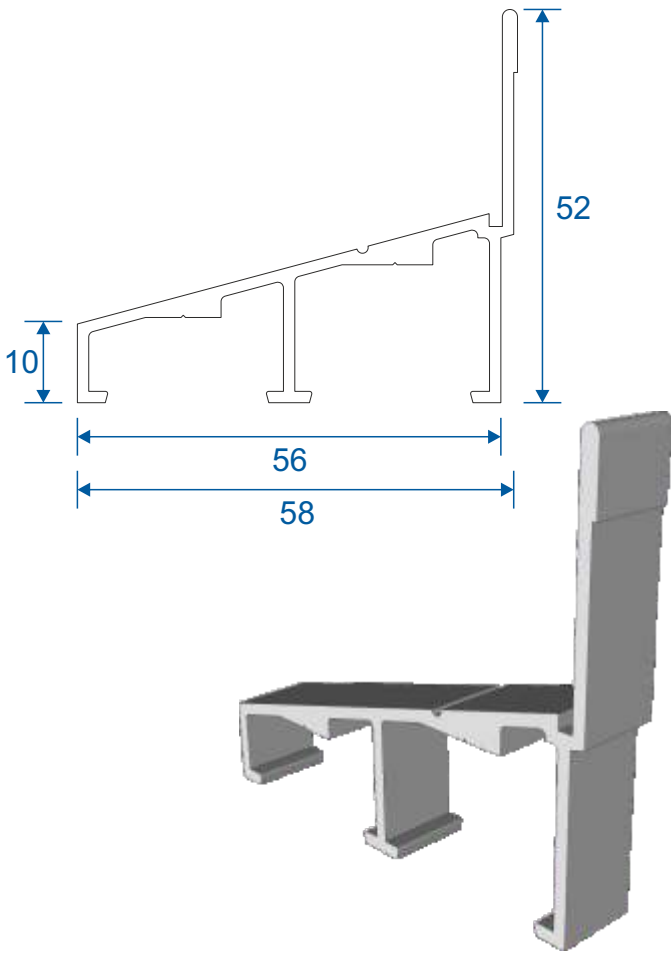

Vertical Slider Secondary

Heavy Duty Section Guide

DURATION
WINDOWS

Contents

Parts

Outer Frame	3
Panel Parts	4

Sections

Top, Bottom & Midrail Sections	5
Side Sections	6

Outer Frame

HD100 - Outer Frame (Bottom Track)

HD97 - Outer Frame (Sides)

HD98 - Outer Frame (Top)

HD99 - Outer Frame (Top Frame Adapter)

Panel Parts

HD46 - Panel Top & Bottom Rail

HD47 - Panel Jamb Rails

HD45 - Panel Interlock

HD101 - Panel Reverse Interlock

HD102 - Odd Leg Extension

Top, Bottom & Midrail

Sections

Sides

Sections

Prime Window Side