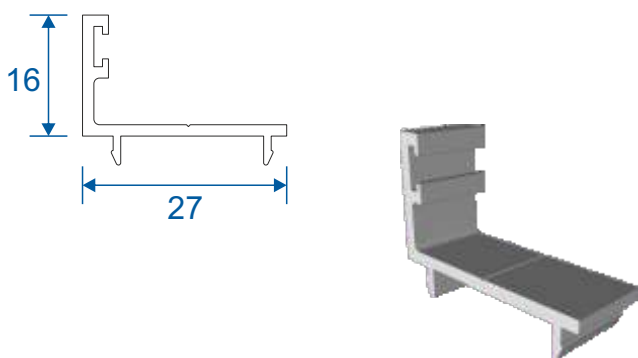

Outer Frame

HD100 - Outer Frame (Bottom Track)

HD97 - Outer Frame (Sides)

HD98 - Outer Frame (Top)

HD99 - Outer Frame (Top Frame Adapter)

Panel Parts

HD46 - Panel Top & Bottom Rail

HD47 - Panel Jamb Rails

HD45 - Panel Interlock

HD101 - Panel Reverse Interlock

HD102 - Odd Leg Extension

Top, Bottom & Midrail

Sections

Sides

Sections

Prime Window Side