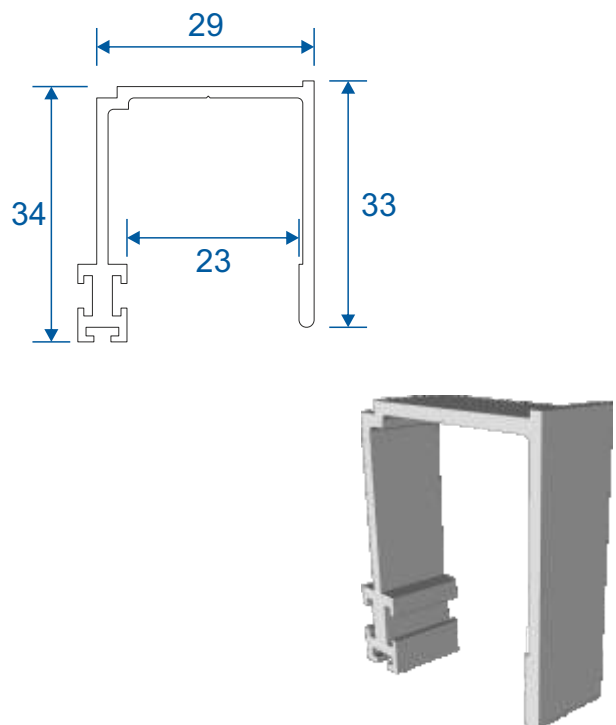

Vertical Slider Secondary

Heavy Duty Section Guide

DURATION
WINDOWS

Contents

Parts

Outer Frame	3
Panel Parts	4

Sections

Top, Bottom & Midrail Sections	5
Side Sections	6

Outer Frame

HD100 - Outer Frame (Bottom Track)

HD97 - Outer Frame (Sides)

HD98 - Outer Frame (Top)

HD99 - Outer Frame (Top Frame Adapter)

Panel Parts

HD46 - Panel Top & Bottom Rail

HD47 - Panel Jamb Rails

HD45 - Panel Interlock

HD101 - Panel Reverse Interlock

HD102 - Odd Leg Extension

Top, Bottom & Midrail

Sections

Sides

Sections

Prime Window Side