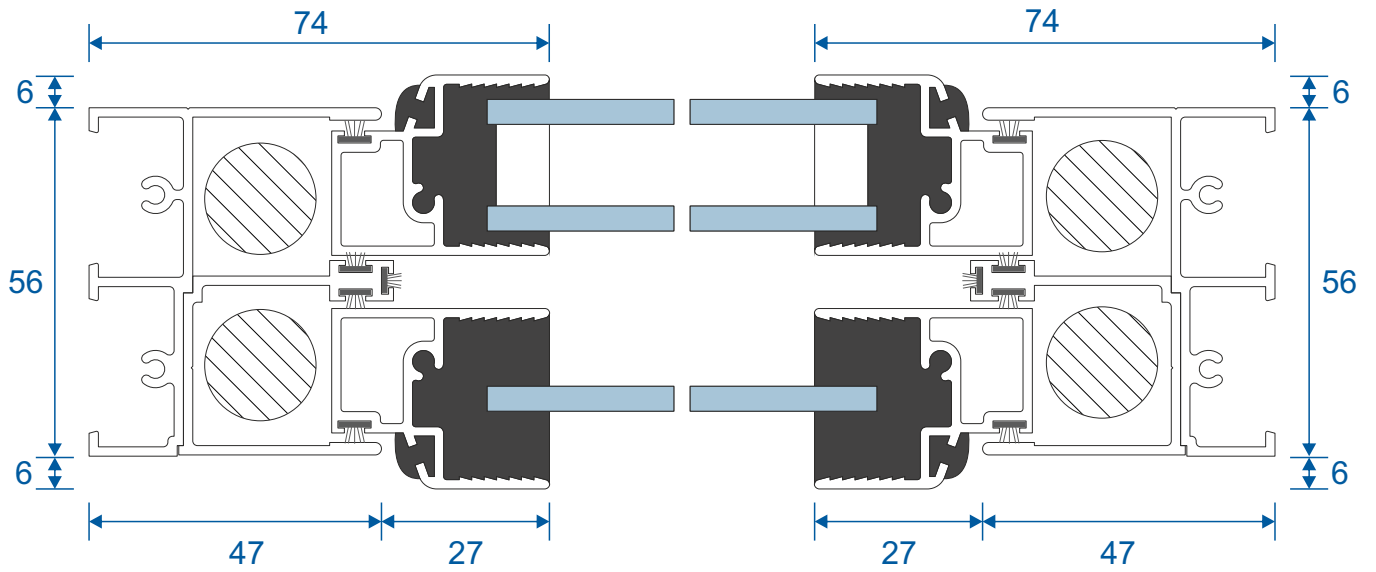

Outer Frame

HD100 - Outer Frame (Bottom Track)

HD97 - Outer Frame (Sides)

HD98 - Outer Frame (Top)

HD99 - Outer Frame (Top Frame Adapter)

Panel Parts

HD46 - Panel Top & Bottom Rail

HD47 - Panel Jamb Rails

HD45 - Panel Interlock

HD101 - Panel Reverse Interlock

HD102 - Odd Leg Extension

Top, Bottom & Midrail

Sections

Sides

Sections

Prime Window Side

Interior Room Side

Duration Windows
Thames Development
Charfleets Road
Canvey Island
Essex. SS8 0PQ

sales@duration.co.uk
www.duration.co.uk

Head Office 01268 681612
Showroom 01268 695100