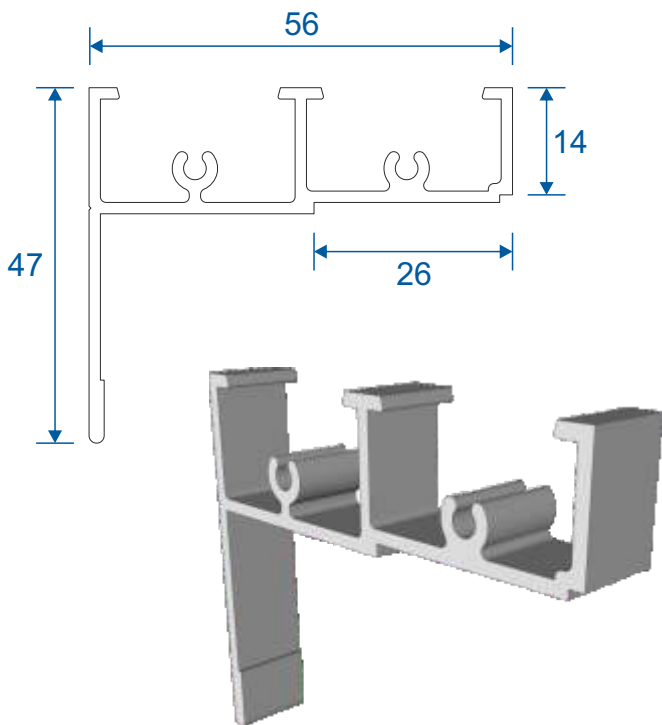

Vertical Slider Secondary

Heavy Duty Section Guide

DURATION
WINDOWS

Contents

Parts

Outer Frame	3
Panel Parts	4

Sections

Top, Bottom & Midrail Sections	5
Side Sections	6

Outer Frame

HD100 - Outer Frame (Bottom Track)

HD97 - Outer Frame (Sides)

HD98 - Outer Frame (Top)

HD99 - Outer Frame (Top Frame Adapter)

Panel Parts

HD46 - Panel Top & Bottom Rail

HD47 - Panel Jamb Rails

HD45 - Panel Interlock

HD101 - Panel Reverse Interlock

HD102 - Odd Leg Extension

Top, Bottom & Midrail

Sections

Sides

Sections

Prime Window Side