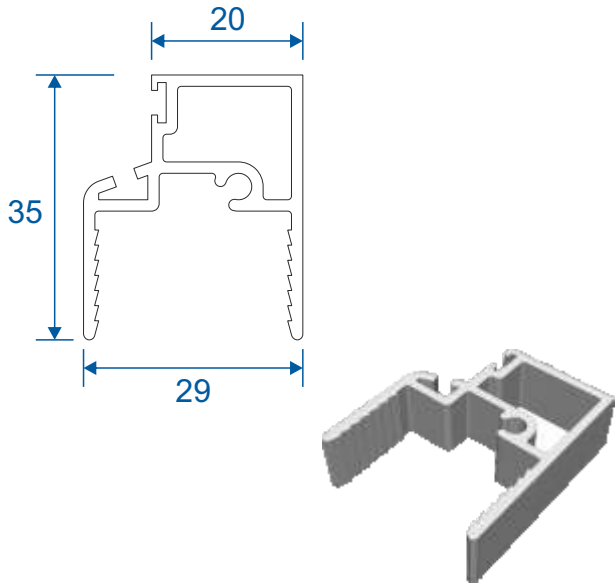

Vertical Slider Secondary

Heavy Duty Section Guide

DURATION
WINDOWS

Contents

Parts

Outer Frame	3
Panel Parts	4

Sections

Top, Bottom & Midrail Sections	5
Side Sections	6

Outer Frame

HD100 - Outer Frame (Bottom Track)

HD97 - Outer Frame (Sides)

HD98 - Outer Frame (Top)

HD99 - Outer Frame (Top Frame Adapter)

Panel Parts

HD46 - Panel Top & Bottom Rail

HD47 - Panel Jamb Rails

HD45 - Panel Interlock

HD101 - Panel Reverse Interlock

HD102 - Odd Leg Extension

Top, Bottom & Midrail

Sections

Sides

Sections

Prime Window Side