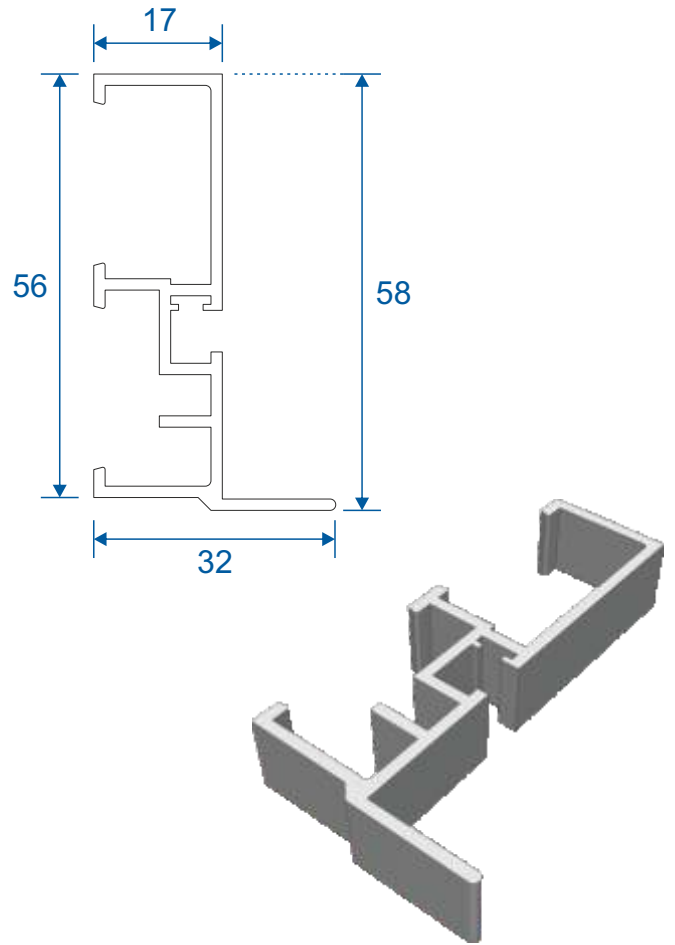

Vertical Slider Secondary

Heavy Duty Section Guide

DURATION
WINDOWS

Contents

Parts

Outer Frame	3
Panel Parts	4

Sections

Top, Bottom & Midrail Sections	5
Side Sections	6

Outer Frame

HD100 - Outer Frame (Bottom Track)

HD97 - Outer Frame (Sides)

HD98 - Outer Frame (Top)

HD99 - Outer Frame (Top Frame Adapter)

Panel Parts

HD46 - Panel Top & Bottom Rail

HD47 - Panel Jamb Rails

HD45 - Panel Interlock

HD101 - Panel Reverse Interlock

HD102 - Odd Leg Extension

Top, Bottom & Midrail

Sections

Sides

Sections

Prime Window Side