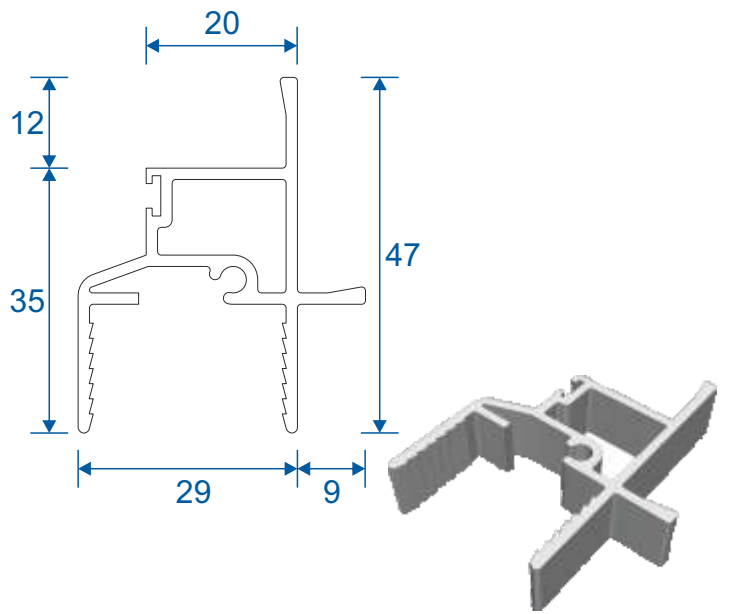

Vertical Slider Secondary

Heavy Duty Section Guide

DURATION
WINDOWS

Contents

Parts

Outer Frame	3
Panel Parts	4

Sections

Top, Bottom & Midrail Sections	5
Side Sections	6

Outer Frame

HD100 - Outer Frame (Bottom Track)

HD97 - Outer Frame (Sides)

HD98 - Outer Frame (Top)

HD99 - Outer Frame (Top Frame Adapter)

Panel Parts

HD46 - Panel Top & Bottom Rail

HD47 - Panel Jamb Rails

HD45 - Panel Interlock

HD101 - Panel Reverse Interlock

HD102 - Odd Leg Extension

Top, Bottom & Midrail

Sections

Sides

Sections

Prime Window Side