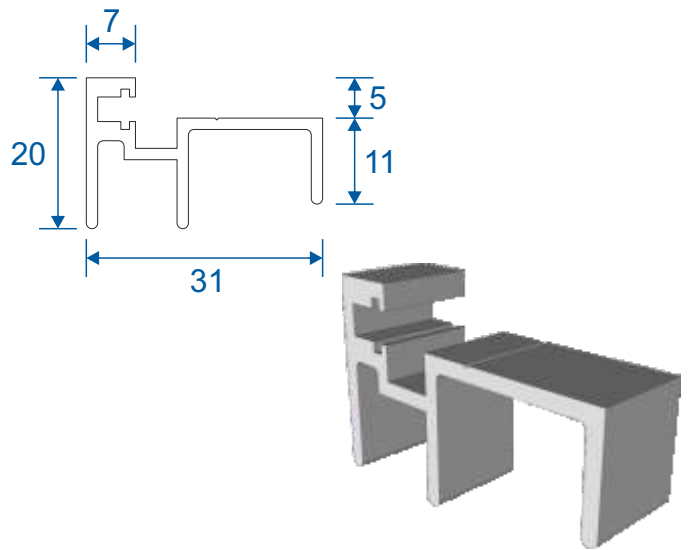

Outer Frame

HD100 - Outer Frame (Bottom Track)

HD97 - Outer Frame (Sides)

HD98 - Outer Frame (Top)

HD99 - Outer Frame (Top Frame Adapter)

Panel Parts

HD46 - Panel Top & Bottom Rail

HD47 - Panel Jamb Rails

HD45 - Panel Interlock

HD101 - Panel Reverse Interlock

HD102 - Odd Leg Extension

Top, Bottom & Midrail

Sections

Sides

Sections

Prime Window Side